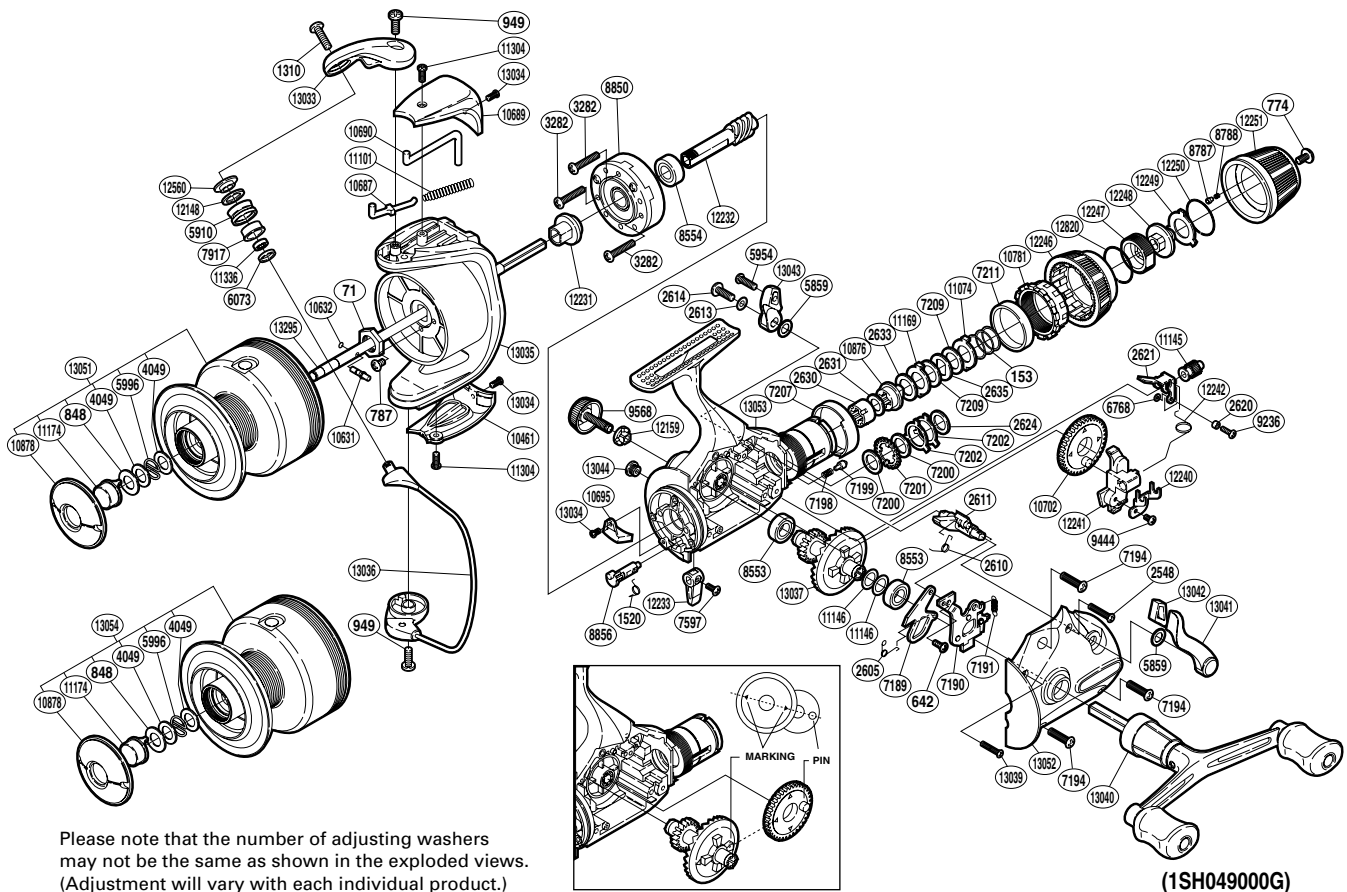

SHIMANO

BAITRUNNER XT

BTR-XT10000RA

(1SH049000G)

Part No.	Description	Part No.	Description	Part No.	Description
RD 0071	Rotor Nut	RD 7199	Dial Click Shoe	RD11304	Screw
RD 0153	Drag Coil Spring	RD 7200	Drag Washer	RD11336	Ball Bearing
RD 0642	Screw	RD 7201	Click Gear	RD12148	Line Roller Spacer
RD 0774	Screw	RD 7202	Eared Washer	RD12159	Handle Screw Lock Washer
RD 0787	Screw	RD 7207	Dial Spacer	RD12231	Rotor Spacer
RD 0848	Washer	RD 7209	Drag Washer	RD12232	Pinion Gear
RD 0949	Screw	RD 7211	Dial Washer	RD12233	Anti-Reverse Lever
RD 1310	Screw	RD 7597	Screw	RD12240	Oscillating Slider Retainer
RD 1520	Anti-Reverse Cam Spring	RD 7917	Line Roller Bushing	RD12241	Oscillating Slider
RD 2548	Screw	RD 8553	Ball Bearing	RD12242	Clutch Shaft Spring
RD 2605	Clutch Pawl Spring	RD 8554	Ball Bearing	RD12246	BaitRunner Tension Dial
RD 2610	Clutch Spring	RD 8787	Click Pin	RD12247	Pressure Screw B
RD 2611	BaitRunner Lever Shaft	RD 8788	Click Spring	RD12248	Pressure Screw A
RD 2613	Lock Washer	RD 8850	Roller Clutch Assembly	RD12249	Click Plate
RD 2614	Screw	RD 8856	Anti-Reverse Cam	RD12250	Click Plate Retainer
RD 2620	Screw Collar	RD 9236	Screw	RD12251	Drag Programmer
RD 2621	BaitRunner Clutch	RD 9444	Screw	RD12560	Line Roller Washer
RD 2624	Drag Washer	RD 9568	Handle Screw Cap	RD12820	BaitRunner Tension Dial Retainer
RD 2630	Free Spool Tension Shaft	RD10461	Rotor Side Cover	RD13033	Bail Arm
RD 2631	Drag Washer	RD10631	Main Shaft Pin	RD13034	Screw
RD 2633	Drag Washer	RD10632	O Ring	RD13035	Rotor
RD 2635	Key Washer	RD10687	Bail Spring Guide A	RD13036	Bail Assembly
RD 3282	Screw	RD10689	Bail Spring Cover	RD13037	Drive Gear
RD 4049	Washer	RD10690	Bail Trip Lever	RD13039	Screw
RD 5859	Spacer	RD10695	Bail Trip Strike	RD13040	Double Paddle Handle Assembly
RD 5910	Line Roller	RD10702	Oscillating Gear	RD13041	BaitRunner Lever Arm L
RD 5954	Screw	RD10781	BaitRunner Tension Screw	RD13042	BaitRunner Lever Bridge
RD 5996	Locking Spring	RD10876	Drag Shaft	RD13043	BaitRunner Lever Arm R
RD 6073	Bearing Spacer	RD10878	Push Button Collar	RD13044	Oil Cap
RD 6768	Spacer	RD11074	Eared Washer	RD13051	Spool Assembly
RD 7189	Clutch Pawl	RD11101	Bail Spring	RD13052	Side Cover
RD 7190	Clutch Plate Assembly	RD11145	Clutch Shaft	RD13053	Body
RD 7191	BaitRunner Click Spring	RD11146	Washer	RD13295	Main Shaft
RD 7194	Screw	RD11169	Eared Washer		
RD 7198	Dial Click Spring	RD11174	Push Button	RD13054	Spare Spool Assembly